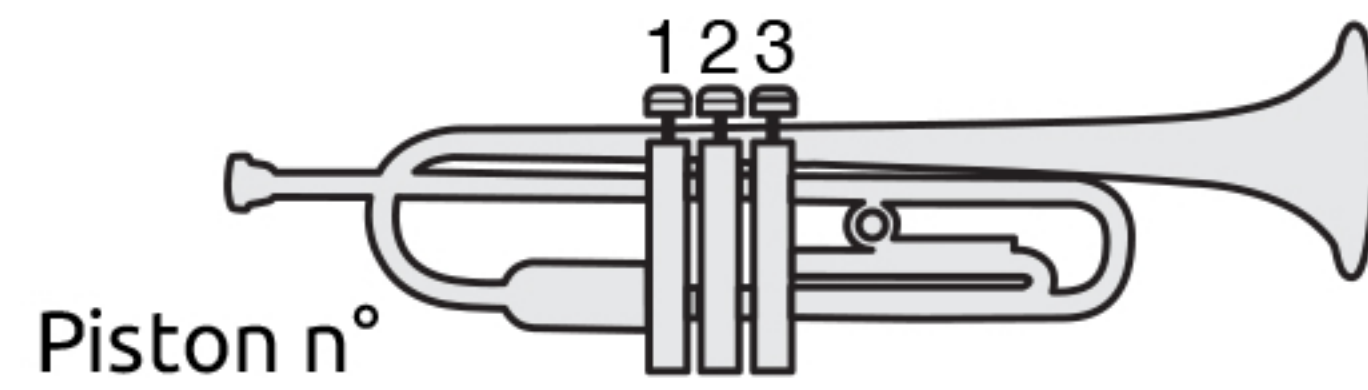

# DOIGTÉS TROMPETTE

Pressé  Ouvert 

Two musical staves showing fingerings for various notes. The top staff shows notes from middle C up to G5. The bottom staff shows notes from B3 up to G4. Fingerings are indicated by numbers 1, 2, 3 and piston symbols (yellow for pressed, grey for open).